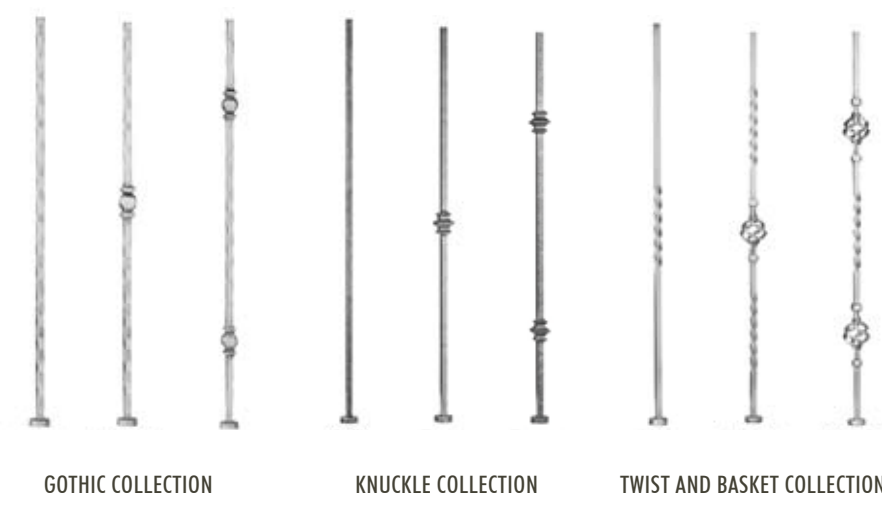

Shipway products are manufactured to reflect your vision. Elegant or edgy, traditional or modern - our sales, design & production departments work hard to identify your vision & exceed your expectations. From concept to completion, your input guides the design process & our team executes your vision to flawless perfection.

We invite you to see why Shipway is truly the brand of choice for staircase systems!

ROYAL COLLECTION

905.336.1296

F. 905.336.8643

SHIPWAYSTAIRS.COM

METAL FINISHES

SOHO COLLECTION

CONTEMPORARY ALUMINUM COLLECTION