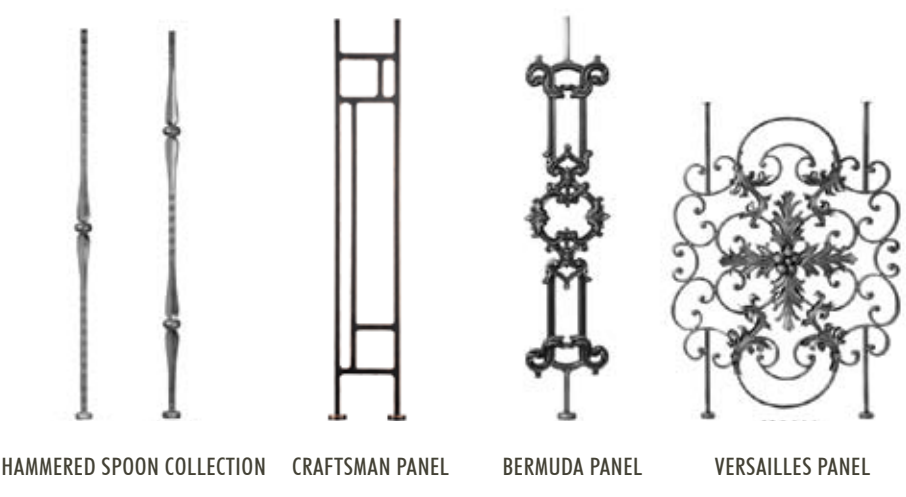

Shipway products are manufactured to reflect your vision. Elegant or edgy, traditional or modern - our sales, design & production departments work hard to identify your vision & exceed your expectations. From concept to completion, your input guides the design process & our team executes your vision to flawless perfection.

We invite you to see why Shipway is truly the brand of choice for staircase systems!

ROYAL COLLECTION

905.336.1296

F. 905.336.8643

SHIPWAYSTAIRS.COM

METAL FINISHES

SOHO COLLECTION

CONTEMPORARY ALUMINUM COLLECTION