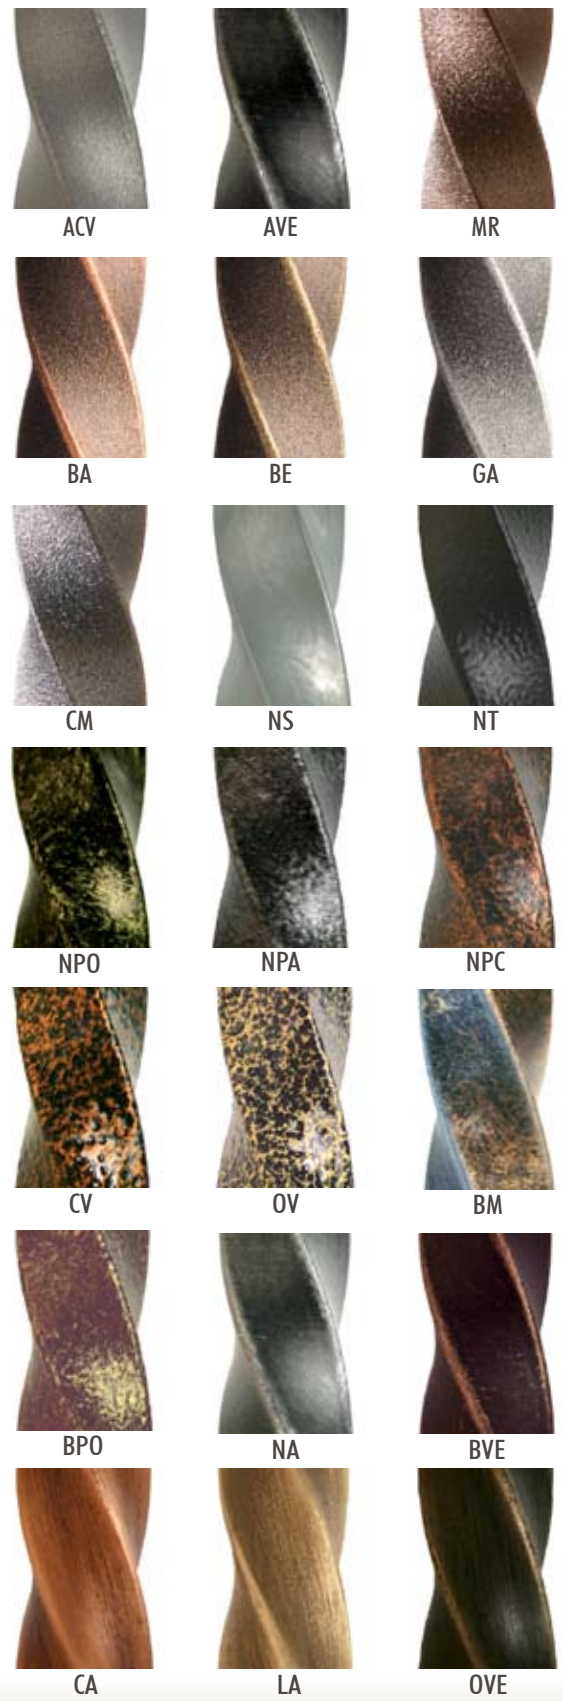

R4T

1 3/4" x 3 1/4"

R3C

2 5/8" x 3 1/4"

R4C

3 1/8" x 3"

R5C

Shipway Designer Line

We invite you to see why Shipway is truly the brand of choice for staircase systems!

ROYAL COLLECTION

905.336.1296

F. 905.336.8643

SHIPWAYSTAIRS.COM

METAL FINISHES

SOHO COLLECTION

CONTEMPORARY ALUMINUM COLLECTION